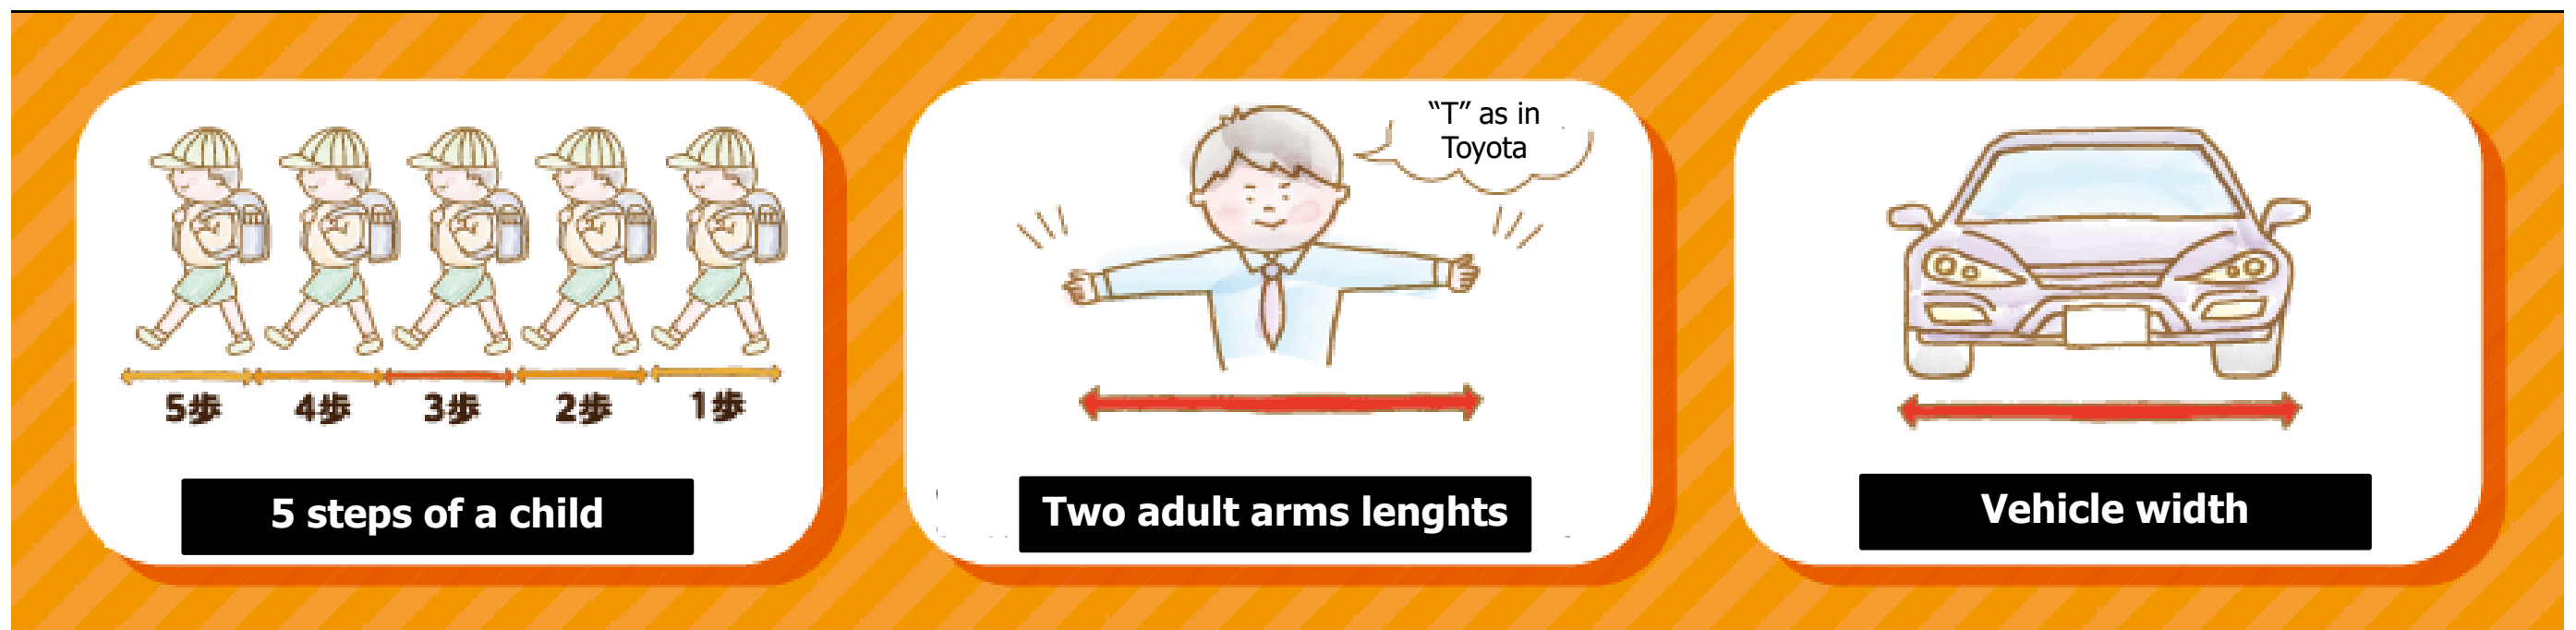

## KEEP DISTANCE:

**A distance of at least 2 meters (approx. 6.6 ft.) is recommended!**

**Toyota City**