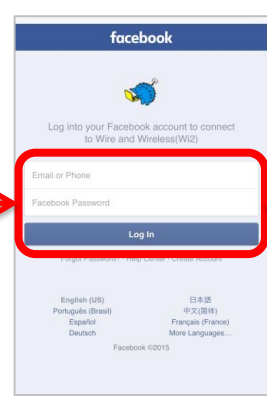

Free Wi-Fi Manual

SNS登録方式

SNS registration system

認証方式は、メールアドレスまたはSNSアカウントの2種類あります。メールアドレスでの認証については裏面をご確認ください。There are two authentications, "Sign in with Email address" or "Sign in with SNS account". Please see back side for another authentication, " Sign in with Email address ".

STEP 1

STEP 2

STEP 3

STEP 4

端末の設定画面で
SSID: **ToyotaCity Free Wi-Fi**
を選択し端末でブラウザ起動。

SSID: Select the **ToyotaCity Free Wi-Fi** In the setting screen of your device and open the browser.

단말기 의 설정 화면에서
SSID: **ToyotaCity Free Wi-Fi**
를 선택 단말기 에서 브라우저 시작 .